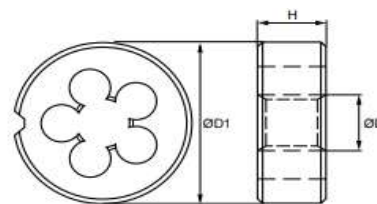

Tr - HSS snijkussens

maykeTag
Prototap

Artikelnr: **5854**

TR	D1	H
TR 10 x 2	38,0	14
TR 10 x 3	38,0	14
TR 12 x 2	38,0	14
TR 12 x 3	38,0	14
TR 14 x 2	38,0	14
TR 14 x 3	45,0	18
TR 14 x 4	45,0	18
TR 16 x 2	45,0	18
TR 16 x 4	45,0	18
TR 18 x 2	45,0	18
TR 18 x 4	45,0	18
TR 20 x 2	45,0	18
TR 20 x 4	55,0	22
TR 22 x 5	55,0	22
TR 24 x 5	65,0	25
TR 26 x 5	65,0	25
TR 28 x 5	65,0	25
TR 30 x 6	65,0	25